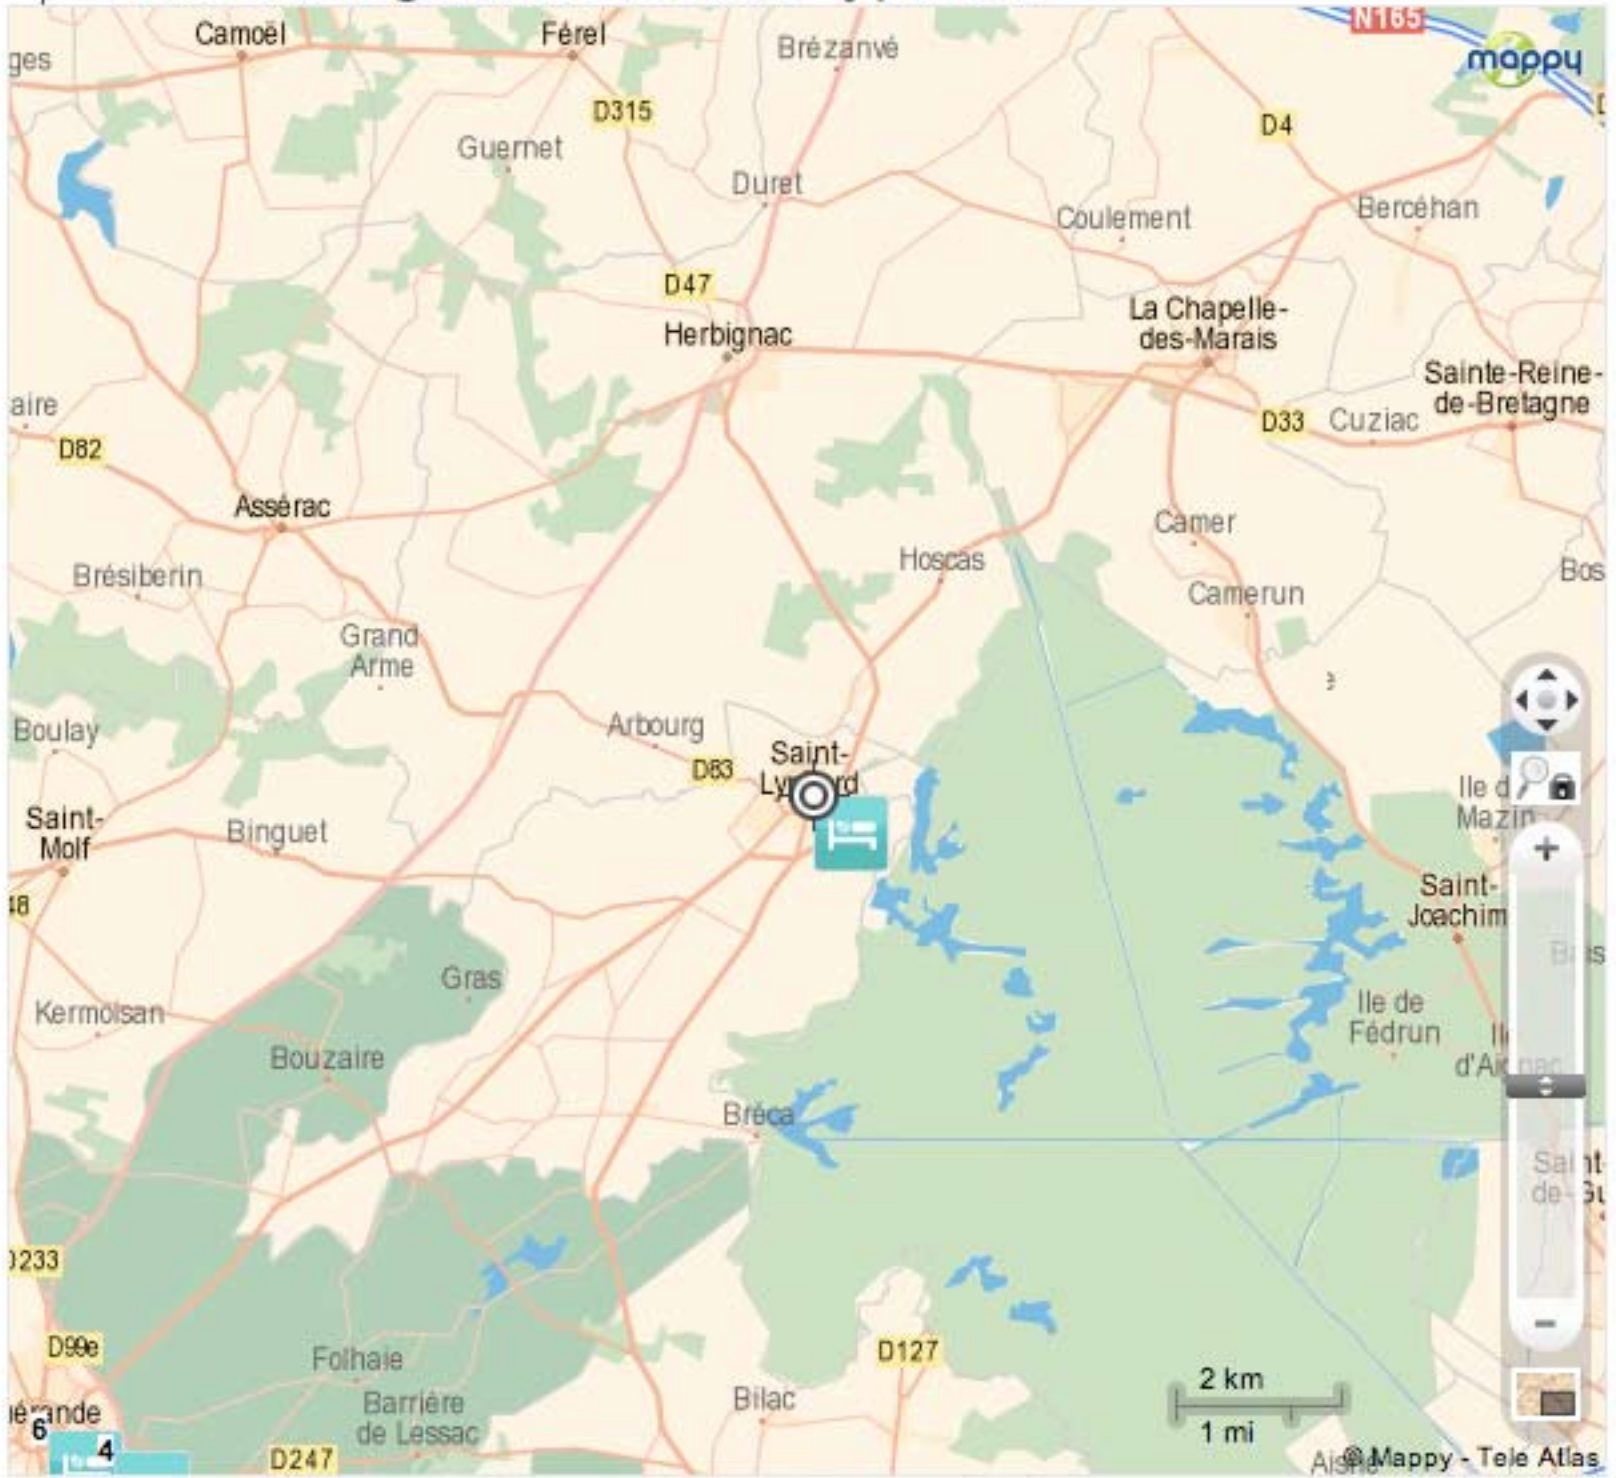

# Rue du Vignonnnet, Saint-Lyphard

Map navigation controls including a compass, a search icon, a zoom in (+) button, a zoom out (-) button, and a map style selector.